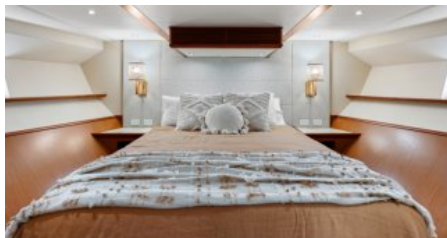

[More photos](#)

ENQUIRE NOW

+44 20 45 773 007
+33 749 41 21 53
+971 555 129 065
info@yachthunter.com
yachthunter.com

Scan the QR code for more information