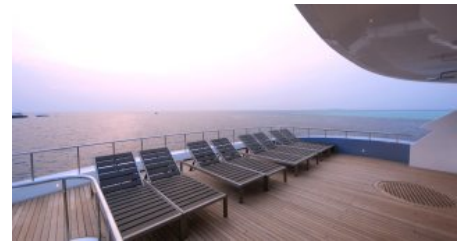

SPEED

CRUISING SPEED
10,0 knots
MAXIMUM SPEED
12,0 knots

AMENITIES

Air Conditioning, Jacuzzi, Wi-Fi

TENDERS & TOYS

Tender: 1 x 19.8m Dive Dhoni (MiniMe) with John Deere 175 HP with 8 full Dive Sets 1 x Tender Offshore 20 with Yamaha 100 hp Toys: 1 x Jetski 1 x Jetski Inflatable Dock 1 x Windsurf set 1 x Wakeboard 1 x Water Ski's 1 x Towable Banana (4 pax) 1 x Fun Tube 1 x Double Trouble (Jobe) 2 x SUP's 1 x Slide 1 x Sea Pool 2 x seabob for rent at 350 USD/day each