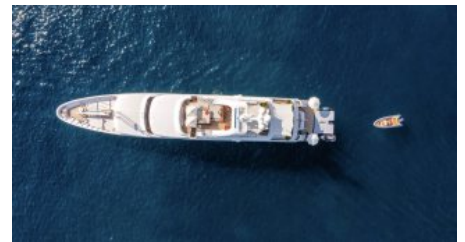

SPEED

CRUISING SPEED
12,0 knots
MAXIMUM SPEED
14,0 knots

AMENITIES

Air Conditioning, Jacuzzi, Gym, Stabilisers at anchor, Stabilisers underway, WiFi

TENDERS & TOYS

1 x Castoldi Tender JT 5.8m RB solas rescue boat (2016) 1 x Ribeye Prime Six 5.8m Tender with Yamaha 150hp outboard engine (2016) 1 x Seadoo RXT 300 RS 2-seater (2018) 2 x Seabob F5S (2015) 1 x Inflatable stern platform & jet ski dock 2 x SUP Boards 4 x Inflatable kayaks 1 x Water skis Conelly 1 x Jobe Aistream Towable for 3 persons 2 x Rumble Towable Jobe 1 x Slalom Ski Jobe 1 x Inflatable towable Jobe 1 x Kneeboard Jobe 1 x Mini inflatable park (trampoline & log) 1 x Cargo Net 1 x Carbon swim stairs 1 x Stern swim ladder Snorkelling equipment for 10pax Ski helmets for 4 pax & buoyancy aids for 8 pax Ski tow ropes of various lengths Dive equipment for 6 pax (instructor needed) Fishing equipment