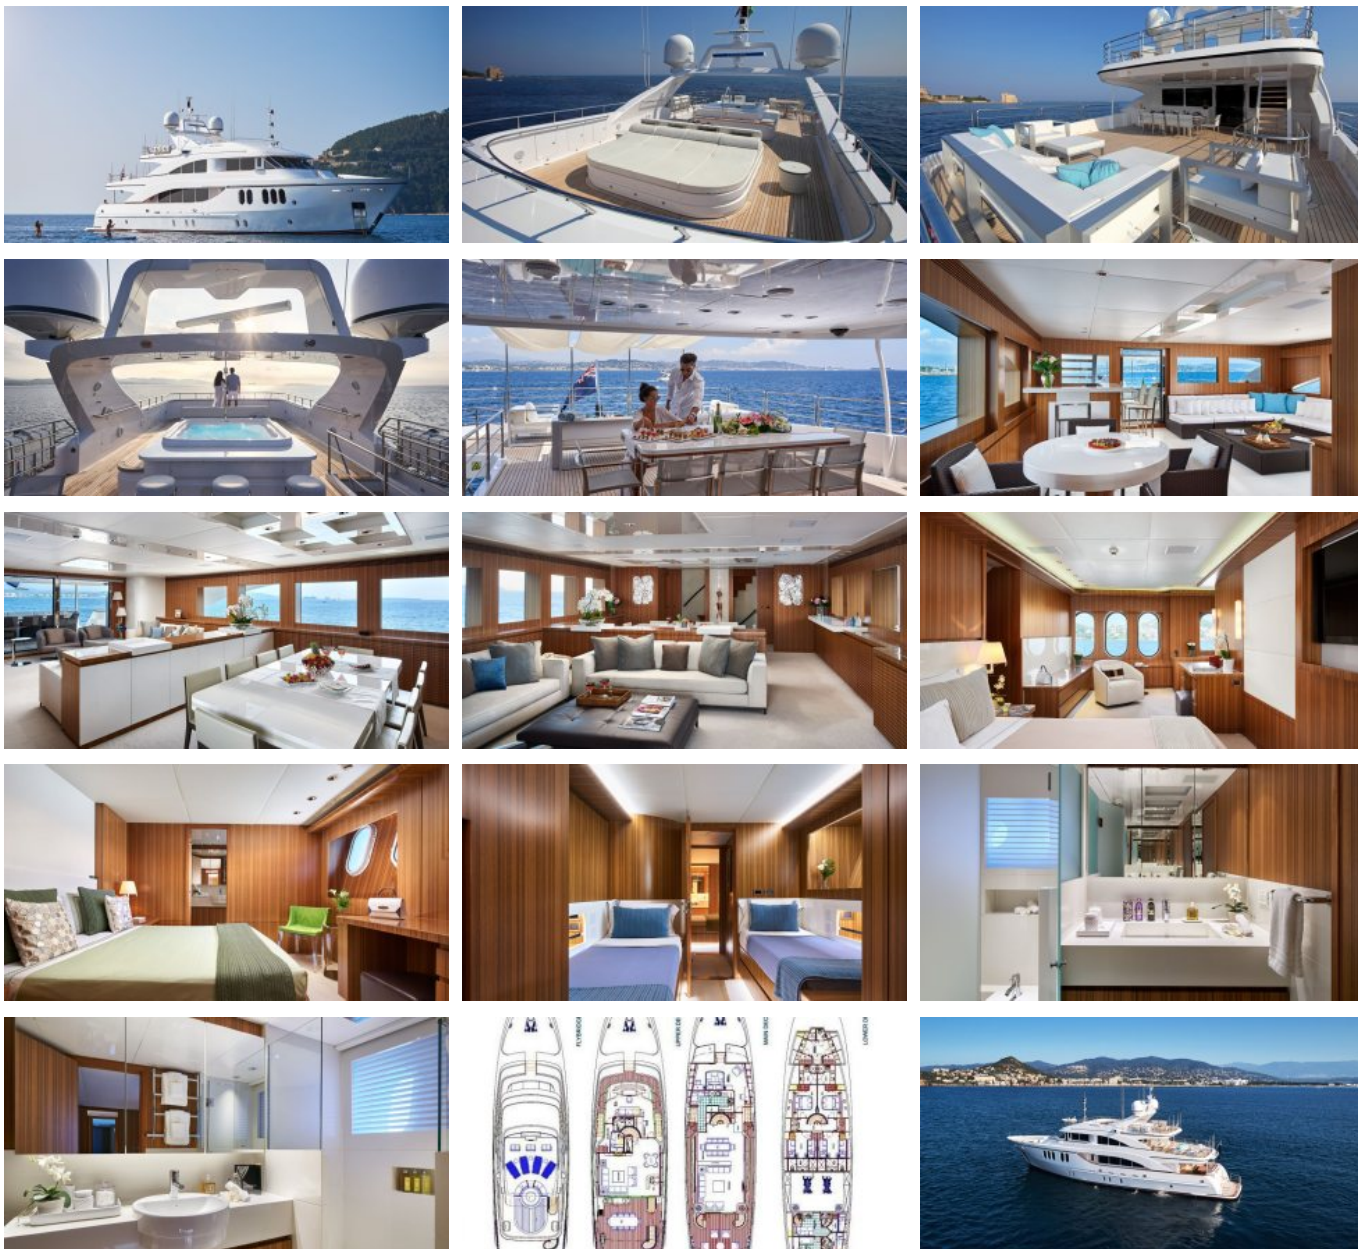

[More photos](#)

ENQUIRE NOW

+44 20 45 773 007
+1 646 905 0707
+33 749 41 21 53
+971 555 129 065
info@yachthunter.com
yachthunter.com

Scan the QR code for more information