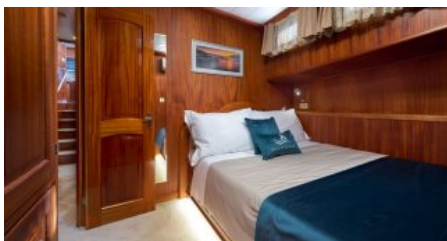

[More photos](#)

ENQUIRE NOW

+44 20 45 773 007
+1 646 905 0707
+33 749 41 21 53
+971 58 916 7360

info@yachthunter.com
yachthunter.com

Scan the QR code for more information