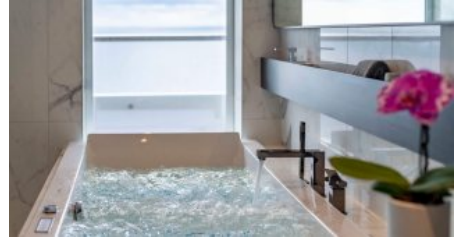

1 Submarine - Scenic Neptune 1 State-of-the-art Helicopter - Airbus H130 T2 8 Tandem Kayaks 14 Zodiacs E-Bikes on board

[More photos](#)

ENQUIRE NOW

+44 20 45 773 007
+1 646 905 0707
+33 749 41 21 53
+971 58 916 7360