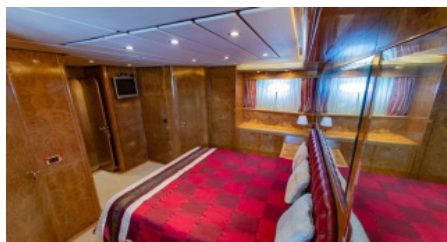

[More photos](#)

ENQUIRE NOW

+44 20 45 773 007
+33 749 41 21 53
+971 555 129 065
info@yachthunter.com
yachthunter.com

Scan the QR code for more information