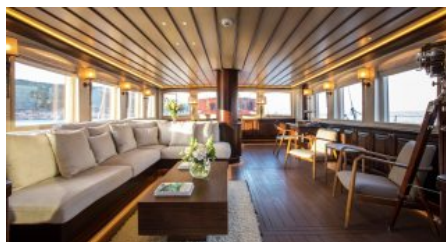

[More photos](#)

ENQUIRE NOW

+44 20 45 773 007
+33 749 41 21 53
+971 555 129 065
info@yachthunter.com
yachthunter.com

Scan the QR code for more information