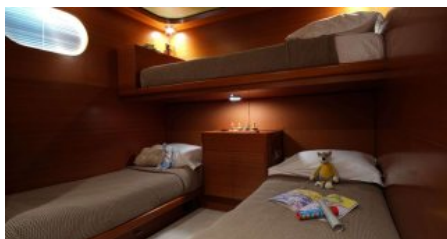

[More photos](#)

ENQUIRE NOW

+44 20 45 773 007
+33 749 41 21 53
+971 555 129 065
info@yachthunter.com
yachthunter.com

Scan the QR code for more information