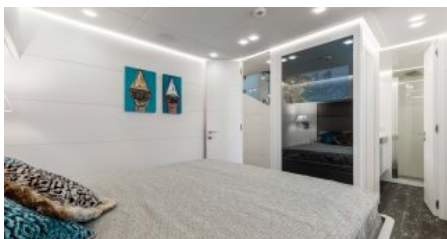

[More photos](#)

ENQUIRE NOW

+44 20 45 773 007
+1 646 905 0707
+33 749 41 21 53
+971 58 916 7360

info@yachthunter.com
yachthunter.com

Scan the QR code for more information