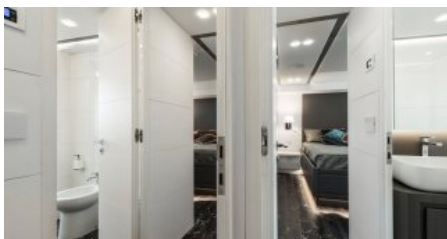

[More photos](#)

ENQUIRE NOW

+44 20 45 773 007
+1 646 905 0707
+33 749 41 21 53
+971 58 916 7360

info@yachthunter.com
yachthunter.com

Scan the QR code for more information