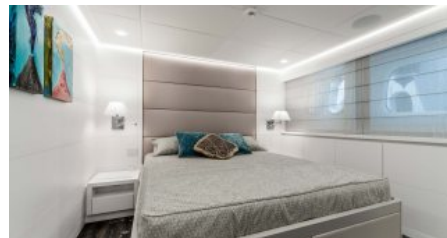

[More photos](#)

ENQUIRE NOW

+44 20 45 773 007
+1 646 905 0707
+33 749 41 21 53
+971 58 916 7360

info@yachthunter.com
yachthunter.com

Scan the QR code for more information