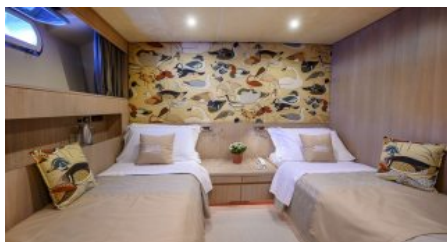

Air Conditioning, WiFi

TENDERS & TOYS

Tender Surmarine 3.70 mt. 25 hp Paddle board Snorkeling equipment Hi-speed rolling donut

[More photos](#)

ENQUIRE NOW

+44 20 45 773 007

+1 646 905 0707

+33 749 41 21 53