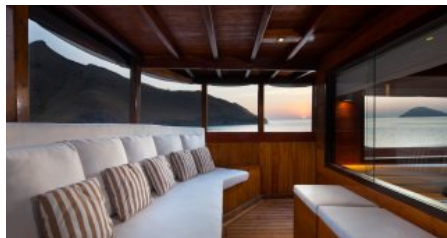

[More photos](#)

ENQUIRE NOW

+44 20 45 773 007
+1 646 905 0707
+33 749 41 21 53
+971 58 916 7360

info@yachthunter.com
yachthunter.com

Scan the QR code for more information