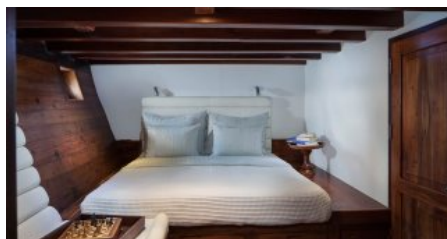

[More photos](#)

ENQUIRE NOW

+44 20 45 773 007
+1 646 905 0707
+33 749 41 21 53
+971 58 916 7360

info@yachthunter.com
yachthunter.com

Scan the QR code for more information