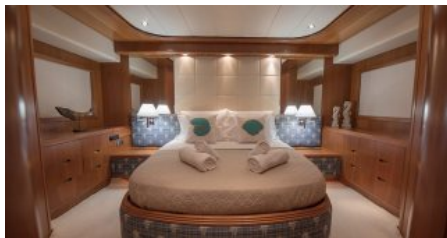

[More photos](#)

ENQUIRE NOW

+44 20 45 773 007

+1 646 905 0707

+33 749 41 21 53

+971 58 916 7360

info@yachthunter.com

yachthunter.com

Scan the QR code for more information