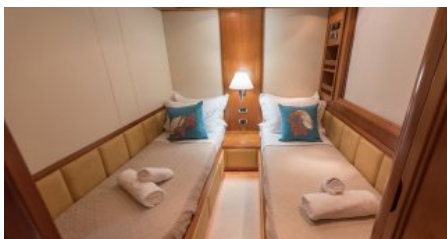

[More photos](#)

ENQUIRE NOW

+44 20 45 773 007

+1 646 905 0707

+33 749 41 21 53

+971 58 916 7360

info@yachthunter.com

yachthunter.com

Scan the QR code for more information