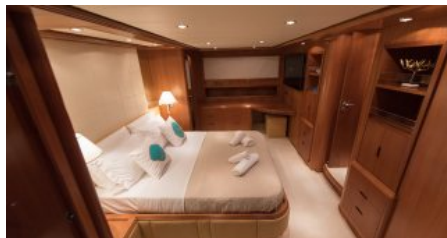

[More photos](#)

ENQUIRE NOW

+44 20 45 773 007

+1 646 905 0707

+33 749 41 21 53

+971 58 916 7360

info@yachthunter.com

yachthunter.com

Scan the QR code for more information