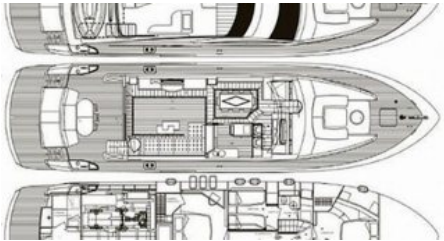

CHARTER DESTINATIONS
3

GUESTS
8

YACHT TYPE
Motor

SPECIFICATION

DIMENSIONS

LENGTH
24,0m.
BEAM
5,9m.
DRAFT
1,9m.

CONFIGURATION

DOUBLE
3
TWIN
1
CONVERTIBLE
1

SPEED

CRUISING SPEED
22,0 knots
MAXIMUM SPEED
34,0 knots

AMENITIES

Air Conditioning, Wi-Fi

[More photos](#)

ENQUIRE NOW

+44 20 45 773 007
+1 646 905 0707
+33 749 41 21 53
+971 555 129 065

info@yachthunter.com
yachthunter.com