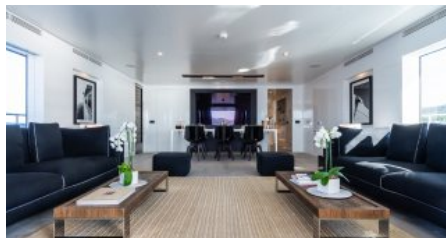

SPEED

CRUISING SPEED
9,2 knots
MAXIMUM SPEED
15,5 knots

AMENITIES

Air Conditioning, Stabilisers at anchor, Stabilisers underway

TENDERS & TOYS

12.8m Novamarine BS120 2022 chase boat with 2 x 370HP MerCruiser engines 4.7m 115HP Novurania tender 2 x Flite Boards 2022 2 x FSR Seabobs 2022 1 x wakeboard 2 x towable 2 x paddle boards Fishing Equipment Snorkeling equipment Critters pool and inflatable deck