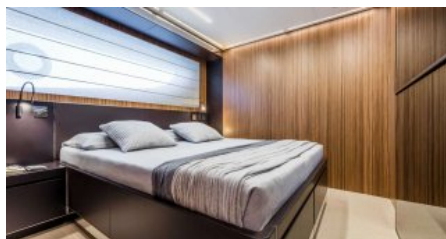

[More photos](#)

ENQUIRE NOW

+44 20 45 773 007
+33 749 41 21 53
+971 555 129 065
info@yachthunter.com
yachthunter.com

Scan the QR code for more information