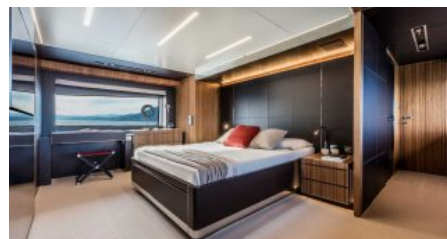

[More photos](#)

ENQUIRE NOW

+44 20 45 773 007
+33 749 41 21 53
+971 555 129 065
info@yachthunter.com
yachthunter.com

Scan the QR code for more information