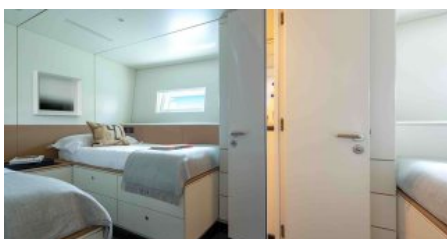

Air Conditioning, WiFi

TENDERS & TOYS

TENDER M 4.20 WITH 25 HP, that can be easily stored in the garage - WATER TOYS NEW 2022: 1x SEABOB, 2 x STAND UP PADDLE BOARDS, 1 X DONUT, 1 X FLOATING ISLAND TO BE USED AS BATH PLATFORM (surface 2m x 3 m), SNORKELING EQUIPMENT