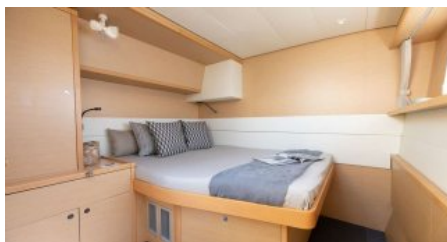

[More photos](#)

ENQUIRE NOW

+44 20 45 773 007
+1 646 905 0707
+33 749 41 21 53
+971 58 916 7360
info@yachthunter.com
yachthunter.com

Scan the QR code for more information