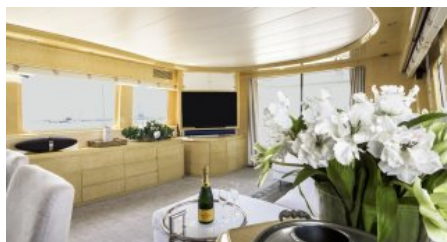

[More photos](#)

ENQUIRE NOW

+44 20 45 773 007
+33 749 41 21 53
+971 555 129 065
info@yachthunter.com
yachthunter.com

Scan the QR code for more information