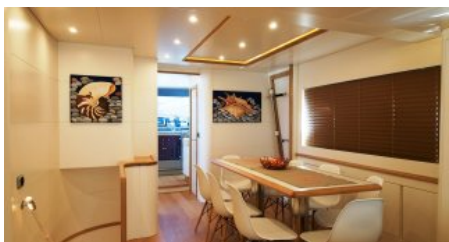

Tender 4 mt. Lomac Towable Tender 6.70 mt. Joker Boat 200 hp (available upon request, only for charters along the Amalfi Coast) 1 Sup
Snorkelling gear Professional fishing equipment Waterski Towable inflatables