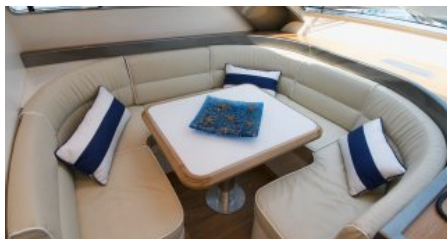

Tender 4 mt. Lomac Towable Tender 6.70 mt. Joker Boat 200 hp (available upon request, only for charters along the Amalfi Coast) 1 Sup
Snorkelling gear Professional fishing equipment Waterski Towable inflatables