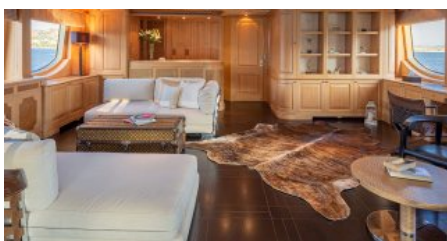

[More photos](#)

ENQUIRE NOW

+44 20 45 773 007
+33 749 41 21 53
+971 555 129 065
info@yachthunter.com
yachthunter.com

Scan the QR code for more information