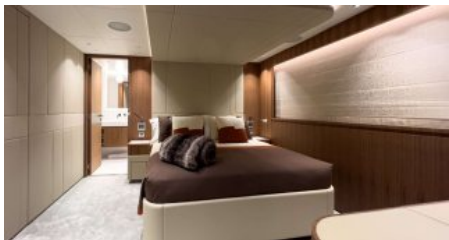

[More photos](#)

ENQUIRE NOW

+44 20 45 773 007
+1 646 905 0707
+33 749 41 21 53
+971 58 916 7360

info@yachthunter.com
yachthunter.com

Scan the QR code for more information