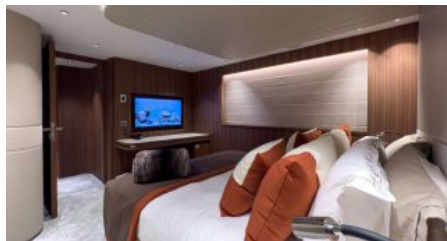

[More photos](#)

ENQUIRE NOW

+44 20 45 773 007
+1 646 905 0707
+33 749 41 21 53
+971 555 129 065

info@yachthunter.com
yachthunter.com

Scan the QR code for more information