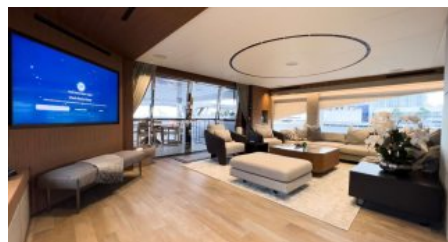

[More photos](#)

ENQUIRE NOW

+44 20 45 773 007
+1 646 905 0707
+33 749 41 21 53
+971 58 916 7360

info@yachthunter.com
yachthunter.com

Scan the QR code for more information