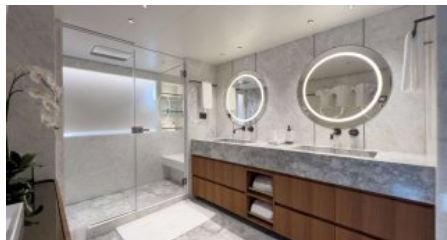

[More photos](#)

ENQUIRE NOW

+44 20 45 773 007
+1 646 905 0707
+33 749 41 21 53
+971 555 129 065

info@yachthunter.com
yachthunter.com

Scan the QR code for more information