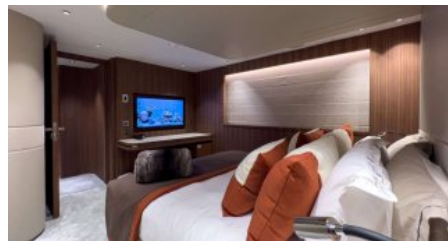

[More photos](#)

ENQUIRE NOW

+44 20 45 773 007
+1 646 905 0707
+33 749 41 21 53
+971 58 916 7360

info@yachthunter.com
yachthunter.com

Scan the QR code for more information