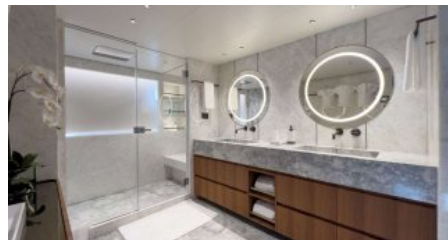

[More photos](#)

ENQUIRE NOW

+44 20 45 773 007
+1 646 905 0707
+33 749 41 21 53
+971 58 916 7360

info@yachthunter.com
yachthunter.com

Scan the QR code for more information