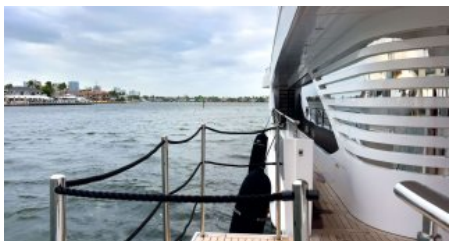

Yacht Name:

RISING DAWN

PRICE FROM
\$ 200 000 PER WEEK

YEAR BUILT
2022LENGTH
43m./(141'6")BUILDER
Gulf CraftGUESTS
12CABINS
6CREW
9CHARTER DESTINATIONS
The Caribbean
The BahamasYACHT TYPE
Motor

SPECIFICATION

TENDERS & TOYS

34' / 10.36m Grady White 2x 350 HP 14' / 4.26m Walker Bay 70 HP Water slide 2 New wave runners 3 person Snorkel gear for 12 people
+ Water skies Fishing gear Towed tubes Wave runner dock