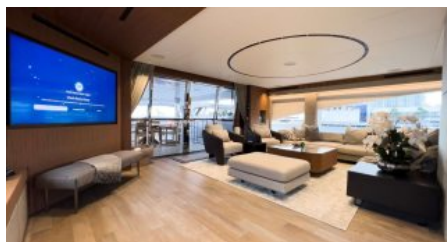

SPEED

CRUISING SPEED
15,0 knots
MAXIMUM SPEED
17,0 knots

AMENITIES

Air Conditioning, Jacuzzi, At-Anchor Stabilizers, Stabilizers Underway, Wi-Fi, Exterior Bar, Sun Deck, Deck Jacuzzi, Beach Club
TOYS

Waterslide, 2 x 3 seat Waverunners, Snorkeling Gear; Snorkelling Equipment, Water-Ski, Fishing Gear; Fishing Equipment, Inflatable jet-ski dock, U-tube, 2 x 3 seat Waverunners