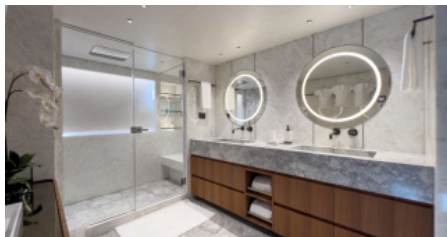

[More photos](#)

ENQUIRE NOW

+44 20 45 773 007
+33 749 41 21 53
+971 555 129 065
info@yachthunter.com
yachthunter.com

Scan the QR code for more information