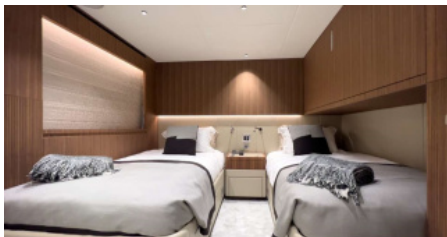

[More photos](#)

ENQUIRE NOW

+44 20 45 773 007
+33 749 41 21 53
+971 555 129 065
info@yachthunter.com
yachthunter.com

Scan the QR code for more information