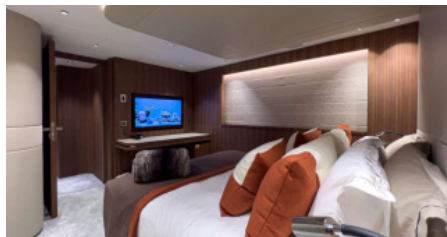

[More photos](#)

ENQUIRE NOW

+44 20 45 773 007
+33 749 41 21 53
+971 555 129 065
info@yachthunter.com
yachthunter.com

Scan the QR code for more information