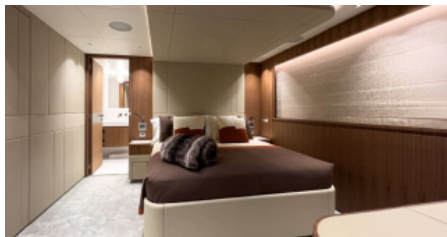

[More photos](#)

ENQUIRE NOW

+44 20 45 773 007
+33 749 41 21 53
+971 555 129 065
info@yachthunter.com
yachthunter.com

Scan the QR code for more information