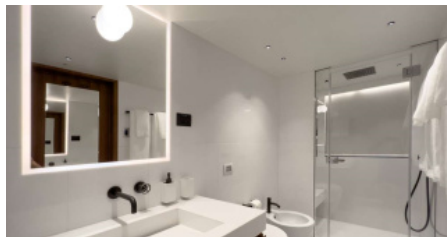

[More photos](#)

ENQUIRE NOW

+44 20 45 773 007
+33 749 41 21 53
+971 555 129 065
info@yachthunter.com
yachthunter.com

Scan the QR code for more information