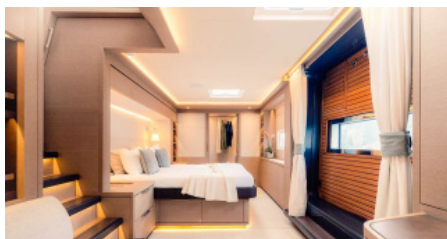

[More photos](#)

ENQUIRE NOW

+44 20 45 773 007
+33 749 41 21 53
+971 555 129 065
info@yachthunter.com
yachthunter.com

Scan the QR code for more information