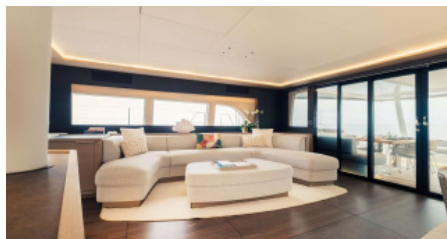

[More photos](#)

ENQUIRE NOW

+44 20 45 773 007
+33 749 41 21 53
+971 555 129 065
info@yachthunter.com
yachthunter.com

Scan the QR code for more information