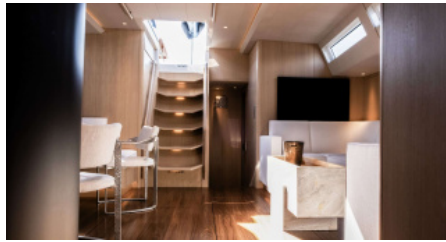

[More photos](#)

ENQUIRE NOW

+44 20 45 773 007
+33 749 41 21 53
+971 555 129 065
info@yachthunter.com
yachthunter.com

Scan the QR code for more information