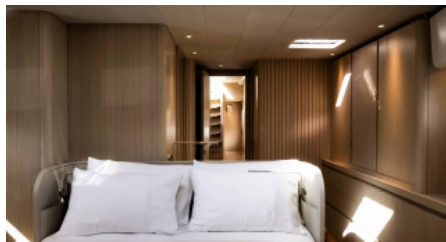

[More photos](#)

ENQUIRE NOW

+44 20 45 773 007
+33 749 41 21 53
+971 555 129 065
info@yachthunter.com
yachthunter.com

Scan the QR code for more information