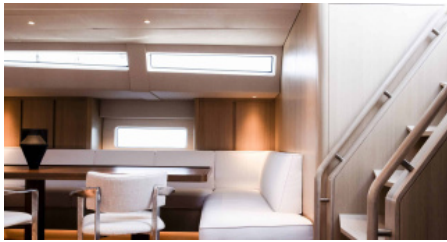

[More photos](#)

ENQUIRE NOW

+44 20 45 773 007
+33 749 41 21 53
+971 555 129 065
info@yachthunter.com
yachthunter.com

Scan the QR code for more information