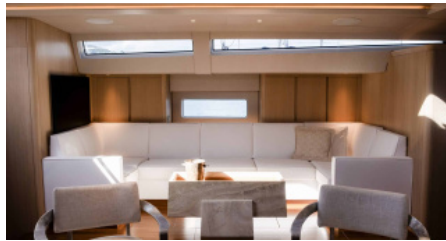

[More photos](#)

ENQUIRE NOW

+44 20 45 773 007
+33 749 41 21 53
+971 555 129 065
info@yachthunter.com
yachthunter.com

Scan the QR code for more information