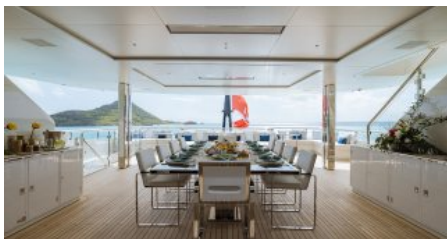

[More photos](#)

ENQUIRE NOW

+44 20 45 773 007
+1 646 905 0707
+33 749 41 21 53
+971 58 916 7360

info@yachthunter.com
yachthunter.com

Scan the QR code for more information