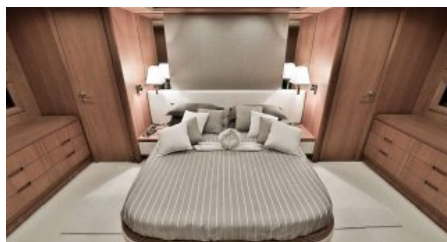

[More photos](#)

ENQUIRE NOW

+44 20 45 773 007

+1 646 905 0707

+33 749 41 21 53

+971 58 916 7360

info@yachthunter.com

yachthunter.com

Scan the QR code for more information