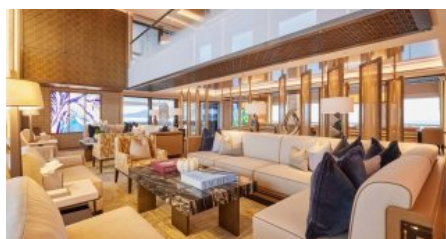

[More photos](#)

ENQUIRE NOW

+44 20 45 773 007
+1 646 905 0707
+33 749 41 21 53
+971 58 916 7360

info@yachthunter.com
yachthunter.com

Scan the QR code for more information