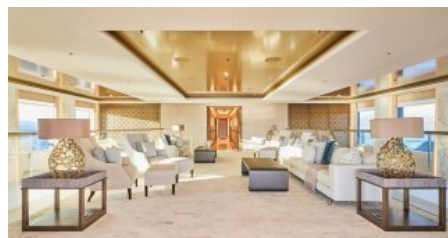

[More photos](#)

ENQUIRE NOW

+44 20 45 773 007
+1 646 905 0707
+33 749 41 21 53
+971 58 916 7360

info@yachthunter.com
yachthunter.com

Scan the QR code for more information