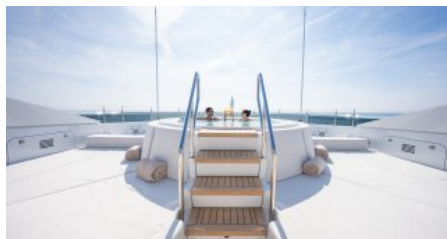

LOCATION SUMMER
Mediterranean
LOCATION WINTER
The Caribbean
The Bahamas
North America

GUESTS
12

YACHT TYPE
Motor

SPECIFICATION

DIMENSIONS

LENGTH
55,0m.
BEAM
9,6m.
DRAFT
2,9m.

SPEED

CRUISING SPEED
13,0 knots