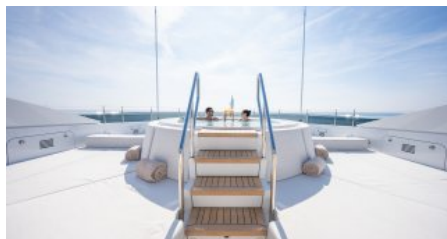

LOCATION SUMMER
France
Italy
Turkey
LOCATION WINTER
USA
Caribbean
The Bahamas

GUESTS
12

YACHT TYPE
Motor

SPECIFICATION

DIMENSIONS

LENGTH
55,0m.
BEAM
9,6m.
DRAFT
2,9m.

SPEED

CRUISING SPEED
13,0 knots