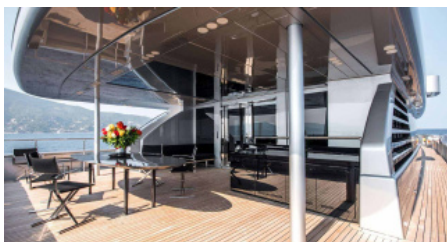

[More photos](#)

ENQUIRE NOW

+44 20 45 773 007
+33 749 41 21 53
+971 555 129 065
info@yachthunter.com
yachthunter.com

Scan the QR code for more information