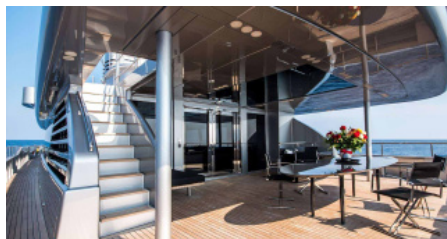

[More photos](#)

ENQUIRE NOW

+44 20 45 773 007
+33 749 41 21 53
+971 555 129 065
info@yachthunter.com
yachthunter.com

Scan the QR code for more information