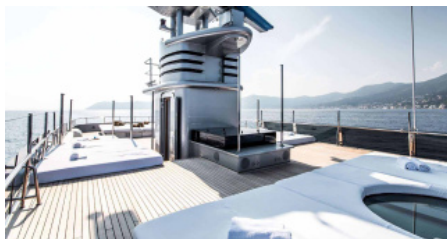

[More photos](#)

ENQUIRE NOW

+44 20 45 773 007
+33 749 41 21 53
+971 555 129 065
info@yachthunter.com
yachthunter.com

Scan the QR code for more information