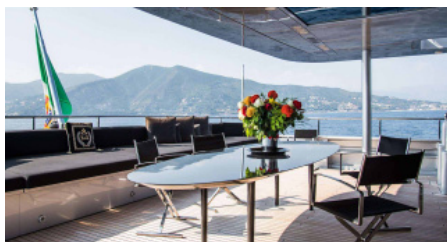

[More photos](#)

ENQUIRE NOW

+44 20 45 773 007
+33 749 41 21 53
+971 555 129 065
info@yachthunter.com
yachthunter.com

Scan the QR code for more information