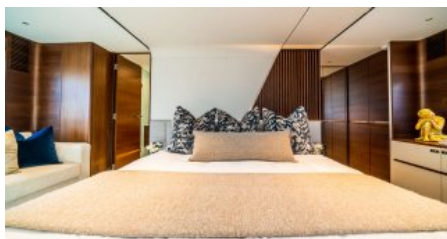

[More photos](#)

ENQUIRE NOW

+44 20 45 773 007

+1 646 905 0707

+33 749 41 21 53

+971 58 916 7360

info@yachthunter.com

yachthunter.com

Scan the QR code for more information