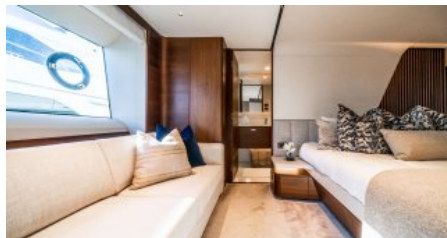

[More photos](#)

ENQUIRE NOW

+44 20 45 773 007

+1 646 905 0707

+33 749 41 21 53

+971 58 916 7360

info@yachthunter.com

yachthunter.com

Scan the QR code for more information