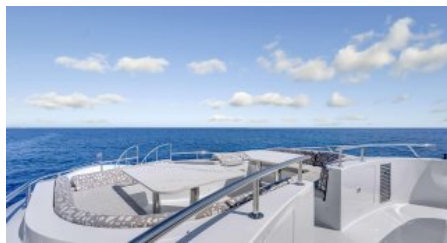

[More photos](#)

ENQUIRE NOW

+44 20 45 773 007
+1 646 905 0707
+33 749 41 21 53
+971 58 916 7360

info@yachthunter.com
yachthunter.com

Scan the QR code for more information