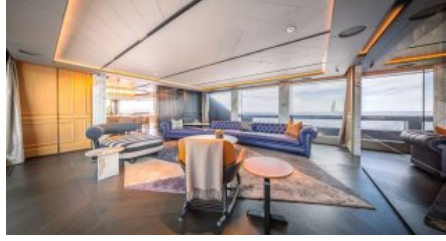

[More photos](#)

ENQUIRE NOW

+44 20 45 773 007
+33 749 41 21 53
+971 555 129 065
info@yachthunter.com
yachthunter.com

Scan the QR code for more information