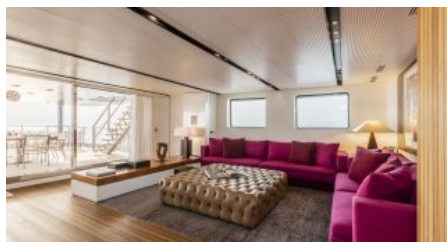

[More photos](#)

ENQUIRE NOW

+44 20 45 773 007
+1 646 905 0707
+33 749 41 21 53
+971 555 129 065

info@yachthunter.com
yachthunter.com

Scan the QR code for more information