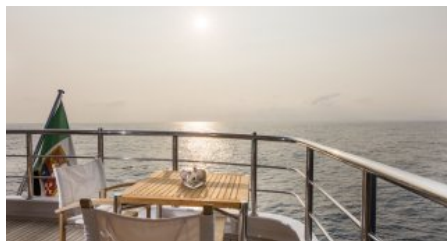

Air Conditioning, Jacuzzi, Gym, At-Anchor Stabilizers, Stabilizers Underway, Wi-Fi

[More photos](#)

ENQUIRE NOW

+44 20 45 773 007
+1 646 905 0707
+33 749 41 21 53
+971 555 129 065

info@yachthunter.com
yachthunter.com