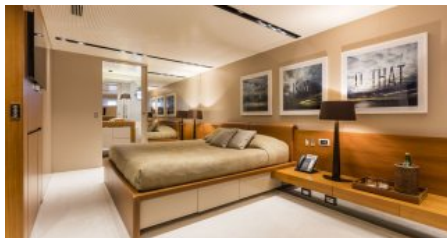

[More photos](#)

ENQUIRE NOW

+44 20 45 773 007
+1 646 905 0707
+33 749 41 21 53
+971 555 129 065

info@yachthunter.com
yachthunter.com

Scan the QR code for more information