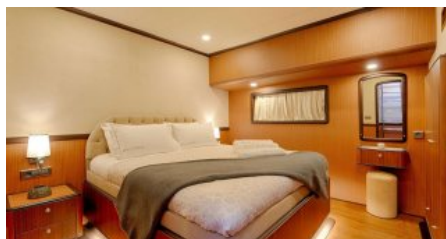

[More photos](#)

ENQUIRE NOW

+44 20 45 773 007
+33 749 41 21 53
+971 555 129 065
info@yachthunter.com
yachthunter.com

Scan the QR code for more information