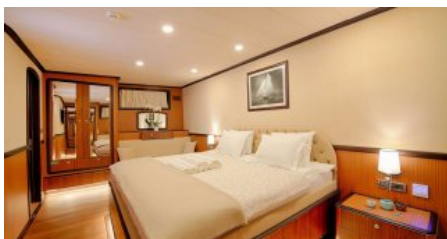

[More photos](#)

ENQUIRE NOW

+44 20 45 773 007
+33 749 41 21 53
+971 555 129 065
info@yachthunter.com
yachthunter.com

Scan the QR code for more information