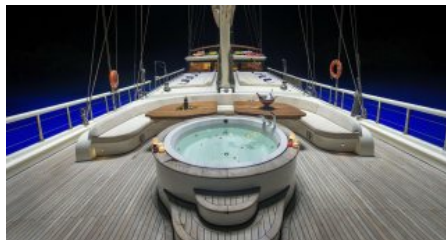

MASTER
1
DOUBLE
4

SPEED

CRUISING SPEED
8,0 knots
MAXIMUM SPEED
10,0 knots

AMENITIES

,
TOYS

.....

[More photos](#)

ENQUIRE NOW