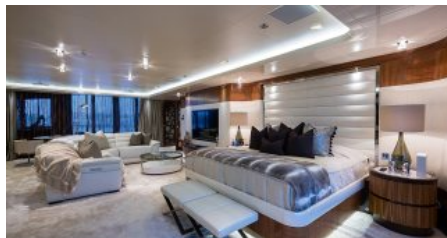

[More photos](#)

ENQUIRE NOW

+44 20 45 773 007
+1 646 905 0707
+33 749 41 21 53
+971 58 916 7360

info@yachthunter.com
yachthunter.com

Scan the QR code for more information