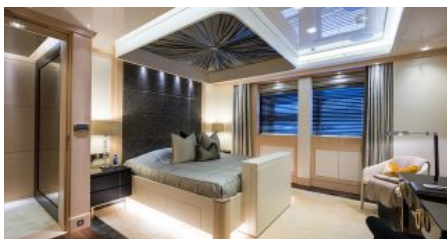

AMENITIES

Air Conditioning, Gym, Jacuzzi, Elevator, Wheelchair Access, Stabilisers at anchor, WiFi, Stabilisers underway, Approved RYA water sports centre

TENDERS & TOYS

TENDERS: 1x 23ft Open Tender - Novurania Chase Tender 23 - Volvo Penta D3 220A-F engine 1x 26ft Limo Tender - Royal tenders - Limo Tender - Yanmar 6BY2 260Z 1 x Rescueboat - Novurania Canguro GS 420/SOLAS - Tohatsu 25hp 1 x Zodiac Ribo 450 25hp 3x Jet skis - Yamaha 2019 & 2023 FX SHVO Cruiser - 1 Jetski set up for Hoverboard only - Certified RYA School 1 x Zapata Racing Hoverboard 1 x Zapata Racing Flyboard X1 Lift Efoil board 3 x Sea Bob - F5, F5S, F5SR 2x Stand up Paddle Boards - BOTE 2 x Stand Up Pedalboard - Hobie Mirage Eclipse 12 2x Inflatable Kayaks - BOTE X1 Floating Platform - Bote 10ft Floating Platform with chairs X1 Climbing Frame With Slide & Blob - Aquaglide Inflatable Jungle Joe 2 TR & Blast Bag X1 Netted Swimpool - Aquaglide Ocean Pool 6m x 5m X1 20ft Runway - Aquaglide Speedway 20" X1 Wet Floating Lounge - Aquaglide Soaker Lounge X1 Dry Floating Lounge - Aquaglide Lazy Lounge 2 x Wakeboards 2 x combo Water-skis 2x Trawling Fishing Rods 2x Casting Fishing Rods 1x Golf Driving Range with R & L handed clubs 4x Tennis Rackets Inflatables: NEW - 1 x inflatable custom slide from sun deck (9.5m) 1 x Jobe Hot Seat Ring 1 x Jobe 71" Giant Ring 1 x 2 man towable sofa 1 x 3 man towable Sofa 1x 4 Man Towable Sofa 1x 4 Man Towable Airstream 1x 4 Man Banana 1 x Jobe Tribal towable 1 x O'Brien Dart 1 Gym Equipment X1 Technogym Treadmill X1 Technogym cross trainer w/ Live Content X1 Technogym Bike w/ Live Content X1 Technogym Rowing machine w/ Live Content X1 Weight Bench with dumbbells weighing from 1 - 26 KG