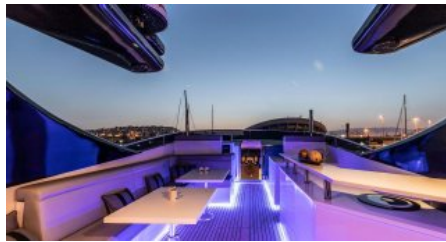

DIMENSIONS

LENGTH
34,0m.
BEAM
6,8m.
DRAFT
2,5m.

SPEED

CRUISING SPEED
11,0 knots

TENDERS & TOYS

70hp 6.2m RIB (2019), Jet Ski, Sea Bob (2019), Tubes, Kneeboard, Wake board, Water skis (adults & kids), SUP, Kayak, Floating mats, Fishing gear, Snorkel gear.