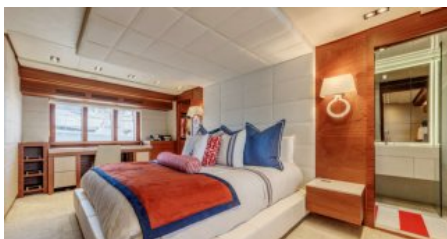

[More photos](#)

ENQUIRE NOW

+44 20 45 773 007
+1 646 905 0707
+33 749 41 21 53
+971 555 129 065

info@yachthunter.com
yachthunter.com

Scan the QR code for more information