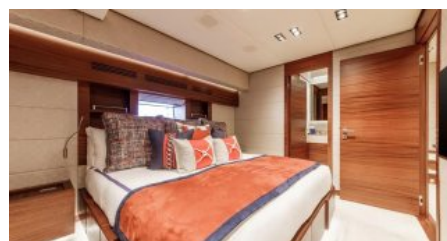

[More photos](#)

ENQUIRE NOW

+44 20 45 773 007
+33 749 41 21 53
+971 555 129 065
info@yachthunter.com
yachthunter.com

Scan the QR code for more information