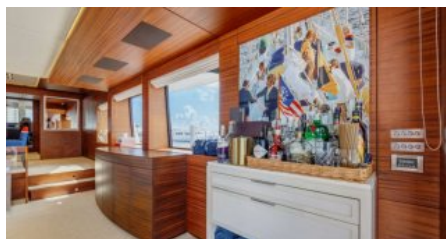

[More photos](#)

ENQUIRE NOW

+44 20 45 773 007
+1 646 905 0707
+33 749 41 21 53
+971 555 129 065

info@yachthunter.com
yachthunter.com

Scan the QR code for more information