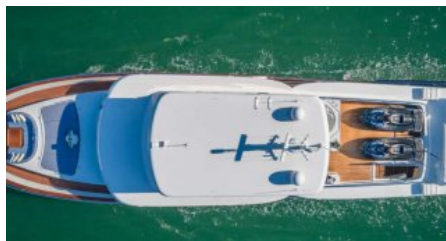

[More photos](#)

ENQUIRE NOW

+44 20 45 773 007
+1 646 905 0707
+33 749 41 21 53
+971 555 129 065

info@yachthunter.com
yachthunter.com

Scan the QR code for more information