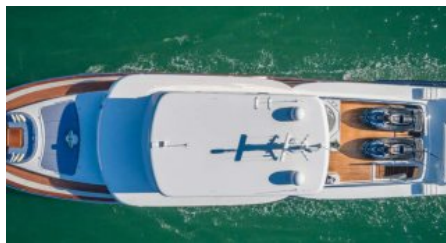

SHIPYARD
Vicem

GUESTS
10

YACHT TYPE
Motor

SPECIFICATION

DIMENSIONS

LENGTH
32,6m.
BEAM
23,1m.
DRAFT
6,2m.

SPEED

CRUISING SPEED
15,0 knots
MAXIMUM SPEED
19,0 knots