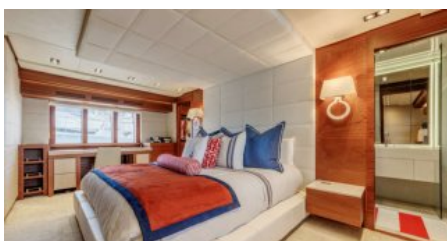

[More photos](#)

ENQUIRE NOW

+44 20 45 773 007
+33 749 41 21 53
+971 555 129 065
info@yachthunter.com
yachthunter.com

Scan the QR code for more information