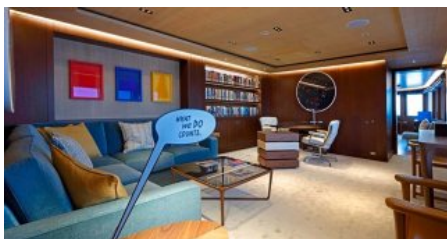

#### AMENITIES

Air Conditioning, Gym, Jacuzzi, Elevator, Helipad, Stabilisers at anchor, WiFi, Stabilisers underway, Approved RYA water sports centre  
TENDERS & TOYS

TENDERS 9.7m (31.8ft) centre console Rupert RIB (stored on main aft deck) 9.7m (31.8ft) Limousine Rupert RIB (stored on main aft deck) 6m (19.6ft) Rupert Service / crew RIB (stored in lower deck garage, port side) 5.5m (18ft) RIB tender Zodiac Milpro 5m (16.6ft) crew rescue boat (stored on the foredeck) TOYS 2 x jetski Sea-Doo Spark 1 x jetski Kawasaki 310 LX 2 x SeaBob F55 4 x kitesurf equipment 2 x eFoil boards 4 x paddleboards Waterskis and wakeboards 2 x inflatable canoes Towable inflatable toys Inflatable jungle gym & trampoline Snorkelling equipment Fishing equipment (small fish only) 2 x electric bikes + 1 x mountain bike HELICOPTER MD600 Explorer with 7 seats (daily rate & details available on request - separate agreement to MYBA). Helicopter hangar with hydraulic lift Dedicated guest cabin for the helicopter pilot