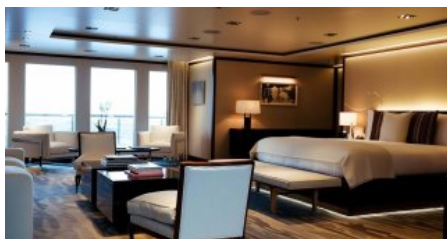

#### AMENITIES

Air Conditioning, Gym, Jacuzzi, Elevator, Helipad, Stabilisers at anchor, WiFi, Stabilisers underway, Approved RYA water sports centre  
TENDERS & TOYS

TENDERS 9.7m (31.8ft) centre console Rupert RIB (stored on main aft deck) 9.7m (31.8ft) Limousine Rupert RIB (stored on main aft deck) 6m (19.6ft) Rupert Service / crew RIB (stored in lower deck garage, port side) 5.5m (18ft) RIB tender Zodiac Milpro 5m (16.6ft) crew rescue boat (stored on the foredeck) TOYS 2 x jetski Sea-Doo Spark 1 x jetski Kawasaki 310 LX 2 x SeaBob F55 4 x kitesurf equipment 2 x eFoil boards 4 x paddleboards Waterskis and wakeboards 2 x inflatable canoes Towable inflatable toys Inflatable jungle gym & trampoline Snorkelling equipment Fishing equipment (small fish only) 2 x electric bikes + 1 x mountain bike HELICOPTER MD600 Explorer with 7 seats (daily rate & details available on request - separate agreement to MYBA). Helicopter hangar with hydraulic lift Dedicated guest cabin for the helicopter pilot