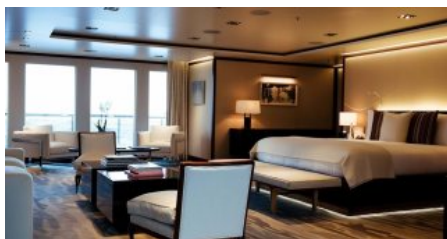

TENDERS 9.7m (31.8ft) centre console Rupert RIB (stored on main aft deck) 9.7m (31.8ft) Limousine Rupert RIB (stored on main aft deck) 6m (19.6ft) Rupert Service / crew RIB (stored in lower deck garage, port side) 5.5m (18ft) RIB tender Zodiac Milpro 5m (16.6ft) crew rescue boat (stored on the foredeck) TOYS 2 x jetski Sea-Doo Spark 1 x jetski Kawasaki 310 LX 2 x SeaBob F55 4 x kitesurf equipment 2 x eFoil boards 4 x paddleboards Waterskis and wakeboards 2 x inflatable canoes Towable inflatable toys Inflatable jungle gym & trampoline Snorkelling equipment Fishing equipment (small fish only) 2 x electric bikes + 1 x mountain bike HELICOPTER MD600 Explorer with 7 seats (daily rate & details available on request - separate agreement to MYBA). Helicopter hangar with hydraulic lift Dedicated guest cabin for the helicopter pilot