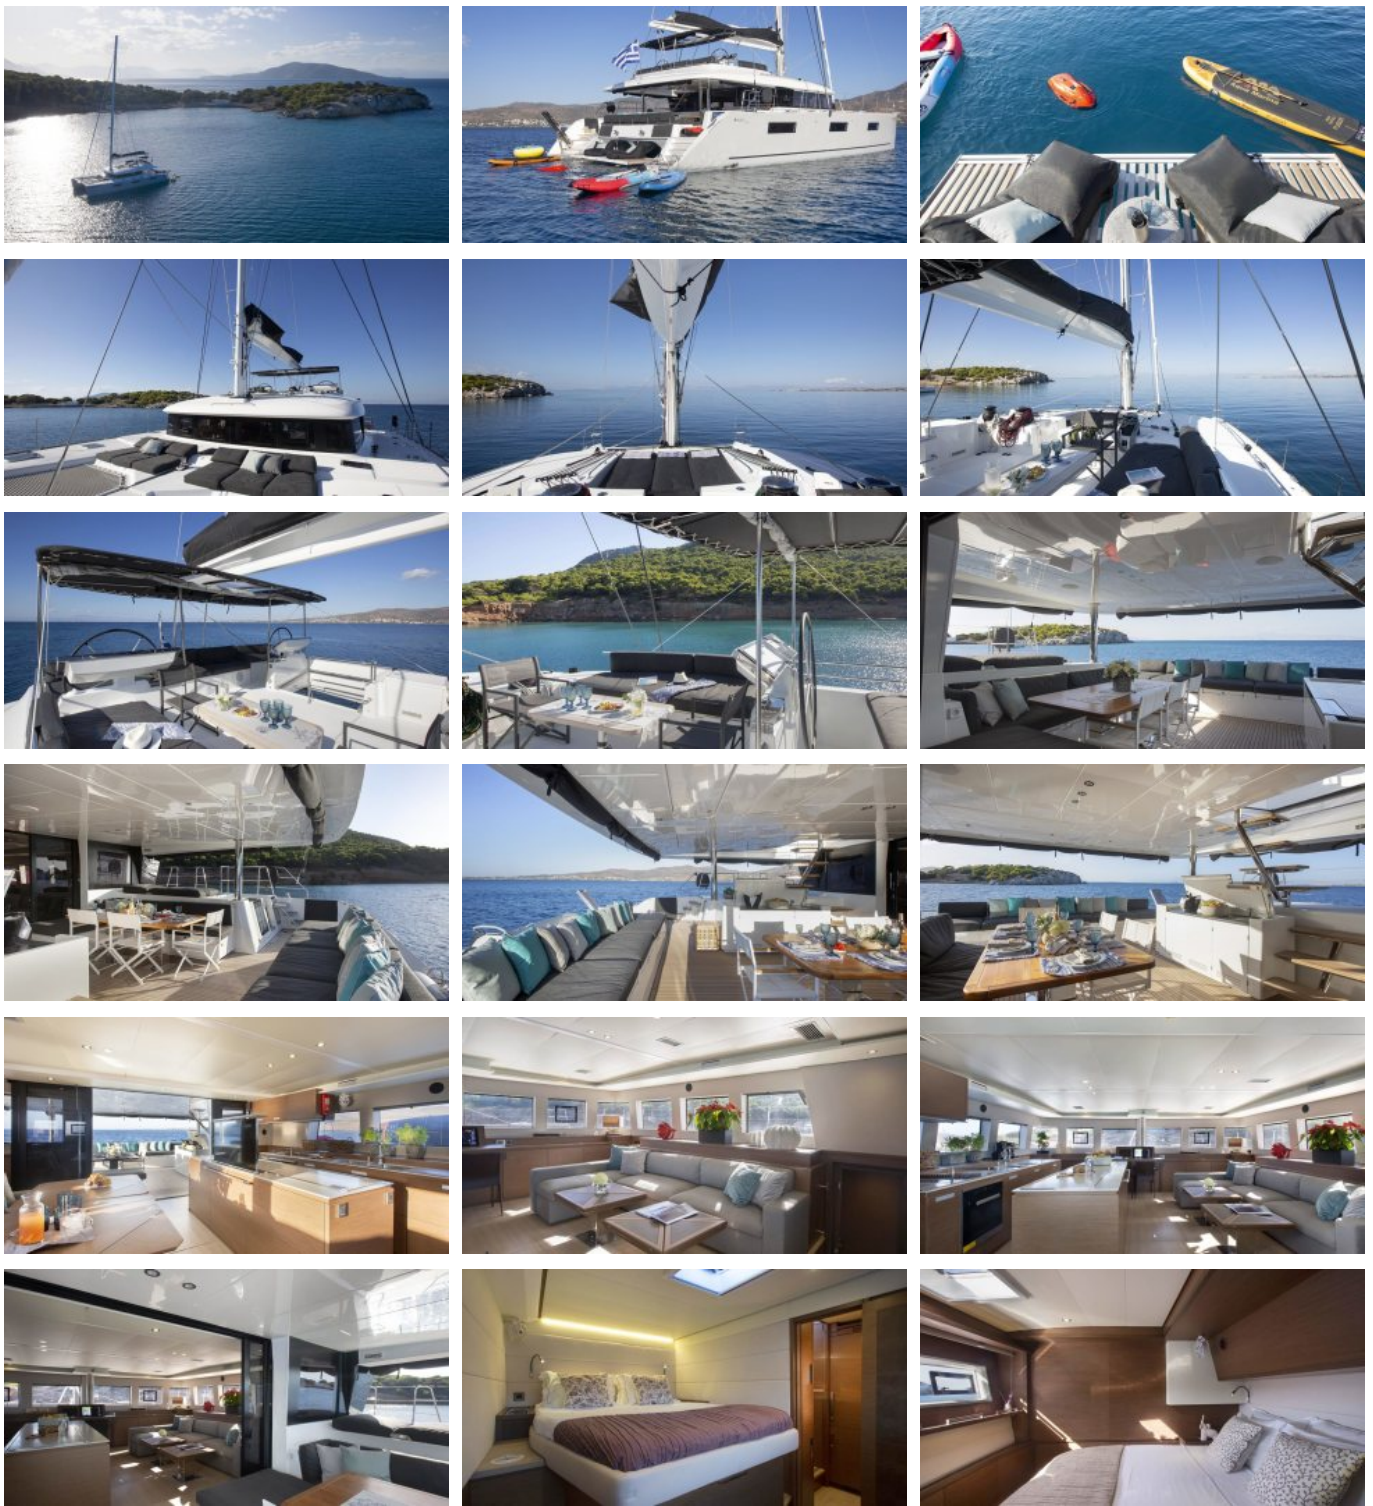

Yacht Name:

PHANTOM**PRICE FROM
€ 18 900 PER WEEK**YEAR BUILT
2019CABINS
5LENGTH
19m./(62'0")CREW
4BUILDER
LagoonCHARTER DESTINATIONS
MediterraneanGUESTS
10YACHT TYPE
Sail**SPECIFICATION****DIMENSIONS**LENGTH
18,9m.
BEAM
10,0m.
DRAFT
1,6m.**CONFIGURATION**DOUBLE
5**SPEED**CRUISING SPEED
9,0 knots
MAXIMUM SPEED
12,0 knots

AMENITIES

Air Conditioning, WiFi

TENDERS & TOYS

Tender + Toys • T/T Highfield Delux 4.6m tender with 60HP outdoor motor • 2 x Seabob • Standup Paddle boards • Kayak • Wakeboard (adults) • Water ski (adults and children) • Fishing Equipment • Snorkelling equipment • Tubes - Towable inflatable