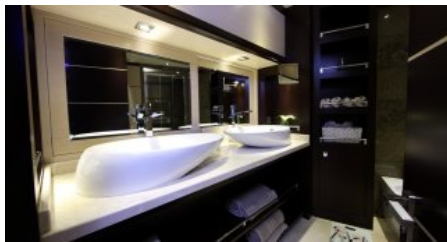

[More photos](#)

ENQUIRE NOW

+44 20 45 773 007
+1 646 905 0707
+33 749 41 21 53
+971 555 129 065

info@yachthunter.com
yachthunter.com

Scan the QR code for more information