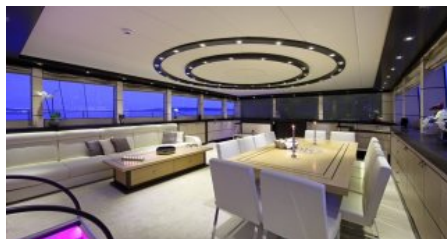

SPEED

CRUISING SPEED
10,0 knots
MAXIMUM SPEED
13,0 knots

AMENITIES

Air Conditioning, Jacuzzi, Wi-Fi

TOYS

Wake Board; Wake Boards; Wakeskate; Wakeboard; Waterskis; Water-Ski; Water-Skis; Waterski Adult; Water Ski