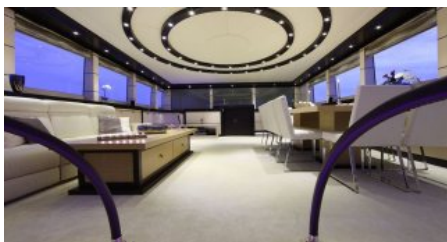

[More photos](#)

ENQUIRE NOW

+44 20 45 773 007
+1 646 905 0707
+33 749 41 21 53
+971 555 129 065

info@yachthunter.com
yachthunter.com

Scan the QR code for more information