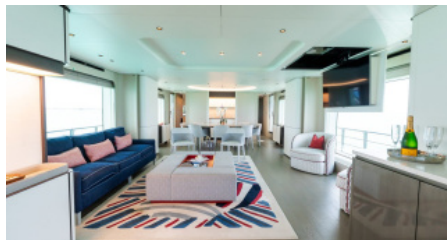

[More photos](#)

ENQUIRE NOW

+44 20 45 773 007
+33 749 41 21 53
+971 555 129 065
info@yachthunter.com
yachthunter.com

Scan the QR code for more information