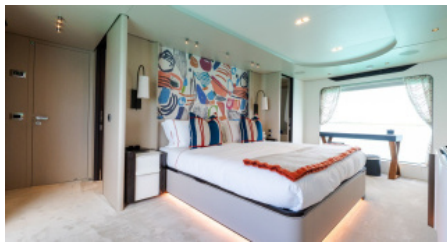

[More photos](#)

ENQUIRE NOW

+44 20 45 773 007
+33 749 41 21 53
+971 555 129 065
info@yachthunter.com
yachthunter.com

Scan the QR code for more information