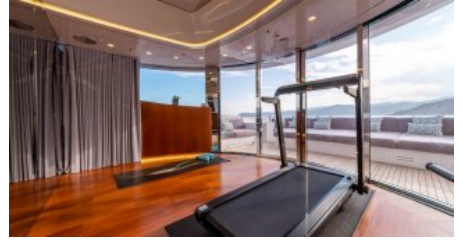

[More photos](#)

ENQUIRE NOW

+44 20 45 773 007
+1 646 905 0707
+33 749 41 21 53
+971 555 129 065

info@yachthunter.com
yachthunter.com

Scan the QR code for more information