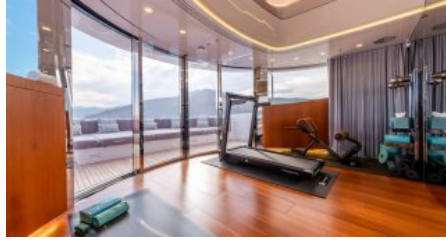

[More photos](#)

ENQUIRE NOW

+44 20 45 773 007
+1 646 905 0707
+33 749 41 21 53
+971 555 129 065

info@yachthunter.com
yachthunter.com

Scan the QR code for more information