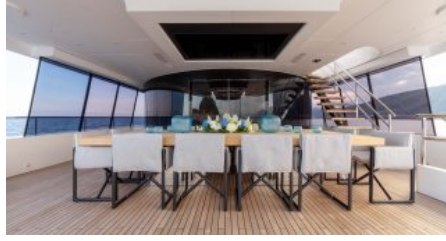

[More photos](#)

ENQUIRE NOW

+44 20 45 773 007
+1 646 905 0707
+33 749 41 21 53
+971 555 129 065

info@yachthunter.com
yachthunter.com

Scan the QR code for more information