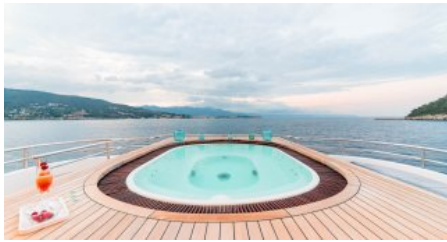

[More photos](#)

ENQUIRE NOW

+44 20 45 773 007
+1 646 905 0707
+33 749 41 21 53
+971 555 129 065

info@yachthunter.com
yachthunter.com

Scan the QR code for more information