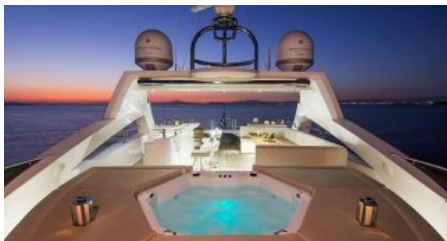

[More photos](#)

ENQUIRE NOW

+44 20 45 773 007
+33 749 41 21 53
+971 555 129 065
info@yachthunter.com
yachthunter.com

Scan the QR code for more information