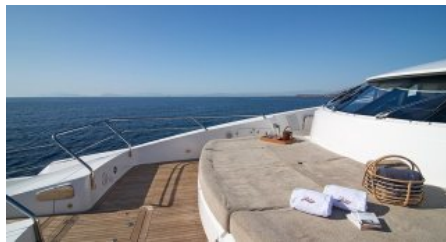

MASTER
1
DOUBLE
2
TWIN
2

SPEED

CRUISING SPEED
14,5 knots
MAXIMUM SPEED
16,0 knots

AMENITIES

..... [Read more](#)

TOYS

[Read more](#)

[More photos](#)