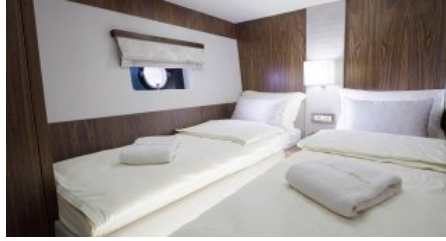

Air Conditioning, WiFi

TENDERS & TOYSTender Avon 320 DL Jet Seasport, for 4 persons, motor 85hp (63.4 kW) SUP (stand up paddle board) x 2 1 x wakeboard 1 x waterskii
Donut for 2 persons Mask and fins Basic fishing gear 2 yoga mats