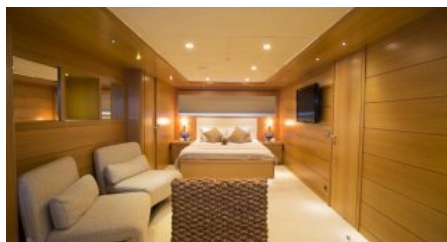

[More photos](#)

ENQUIRE NOW

+44 20 45 773 007
+33 749 41 21 53
+971 555 129 065
info@yachthunter.com
yachthunter.com

Scan the QR code for more information