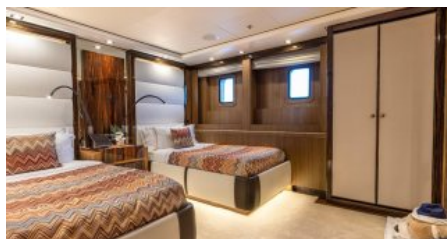

[More photos](#)

ENQUIRE NOW

+44 20 45 773 007
+1 646 905 0707
+33 749 41 21 53
+971 555 129 065

info@yachthunter.com
yachthunter.com

Scan the QR code for more information