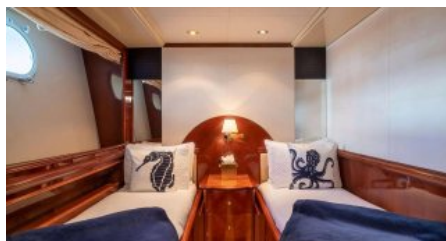

[More photos](#)

ENQUIRE NOW

+44 20 45 773 007
+1 646 905 0707
+33 749 41 21 53
+971 58 916 7360

info@yachthunter.com
yachthunter.com

Scan the QR code for more information