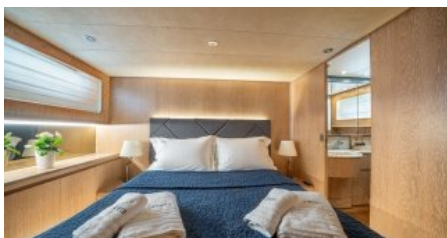

CHARTER DESTINATIONS
Mediterranean

GUESTS
8

YACHT TYPE
Motor

SPECIFICATION

DIMENSIONS

LENGTH
23,9m.
BEAM
6,0m.
DRAFT
2,2m.

SPEED

CRUISING SPEED
20,0 knots