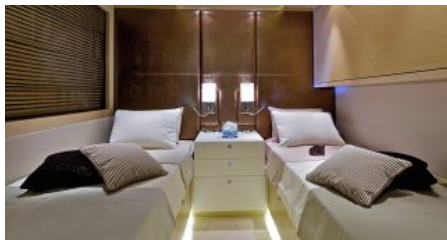

Yacht Name:

O'PATI**PRICE FROM
€ 90 000 PER WEEK**YEAR BUILT / REFIT
2011 / 2023CABINS
5LENGTH
40m./(129'7")CREW
8BUILDER
GoldenYachtsCHARTER DESTINATIONS
Greece
TurkeyGUESTS
12YACHT TYPE
Open**SPECIFICATION****DIMENSIONS**LENGTH
39,5m.
BEAM
7,5m.
DRAFT
1,4m.**CONFIGURATION**MASTER
1
DOUBLE
3
TWIN
2
PULLMAN
2**SPEED**CRUISING SPEED
22,0 knots
MAXIMUM SPEED
30,0 knots**AMENITIES**

Air Conditioning, Wi-Fi, ipod Docking, Games Consoles

TOYS

Wake Board; Wake Boards; Wakeskate; Wakeboard, Banana; Banana Boat; Doughnut; Inflatable Tube; Inflatable Sofa; Inflatable Couch; Towable Tubes; Hydrofoil Towable Board; Towable Toys, Waterskis; Water-Ski; Water-Skis; Waterski Adult; Water Ski, 3 seat Yamaha FX HP cruiser Waverunner, Water-Ski, Wake Board, Tube, Snorkeling Gear; Snorkelling Equipment, Fishing Gear; Fishing Equipment, 3 seat Yamaha FX HP cruiser Waverunner